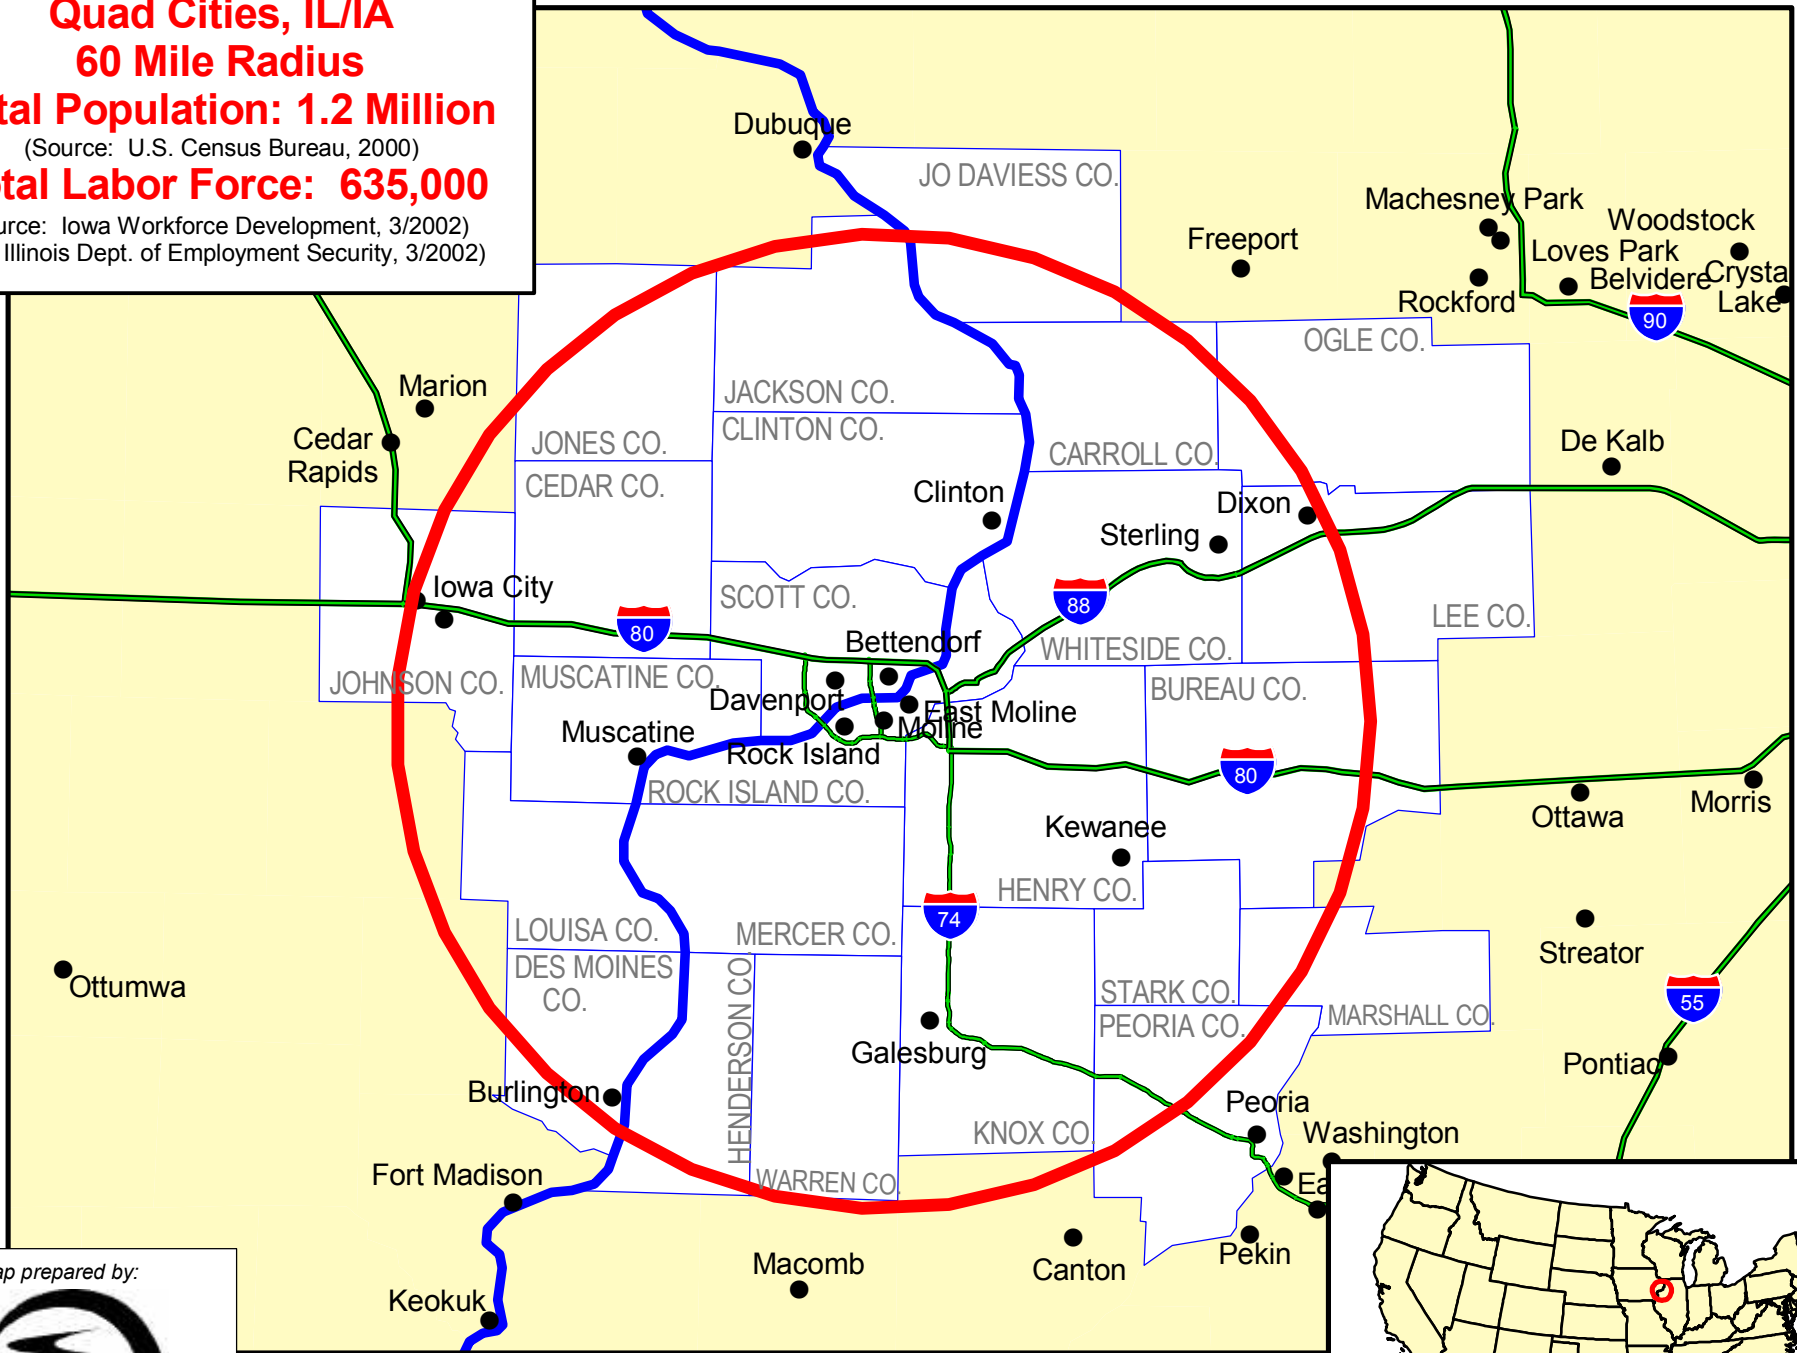

Quad Cities, IL/IA
60 Mile Radius
Total Population: 1.2 Million

(Source: U.S. Census Bureau, 2000)

Total Labor Force: 635,000

(Source: Iowa Workforce Development, 3/2002
and Illinois Dept. of Employment Security, 3/2002)

Map prepared by:

Bi-State
Regional Commission
www.bistateonline.org
May 2002