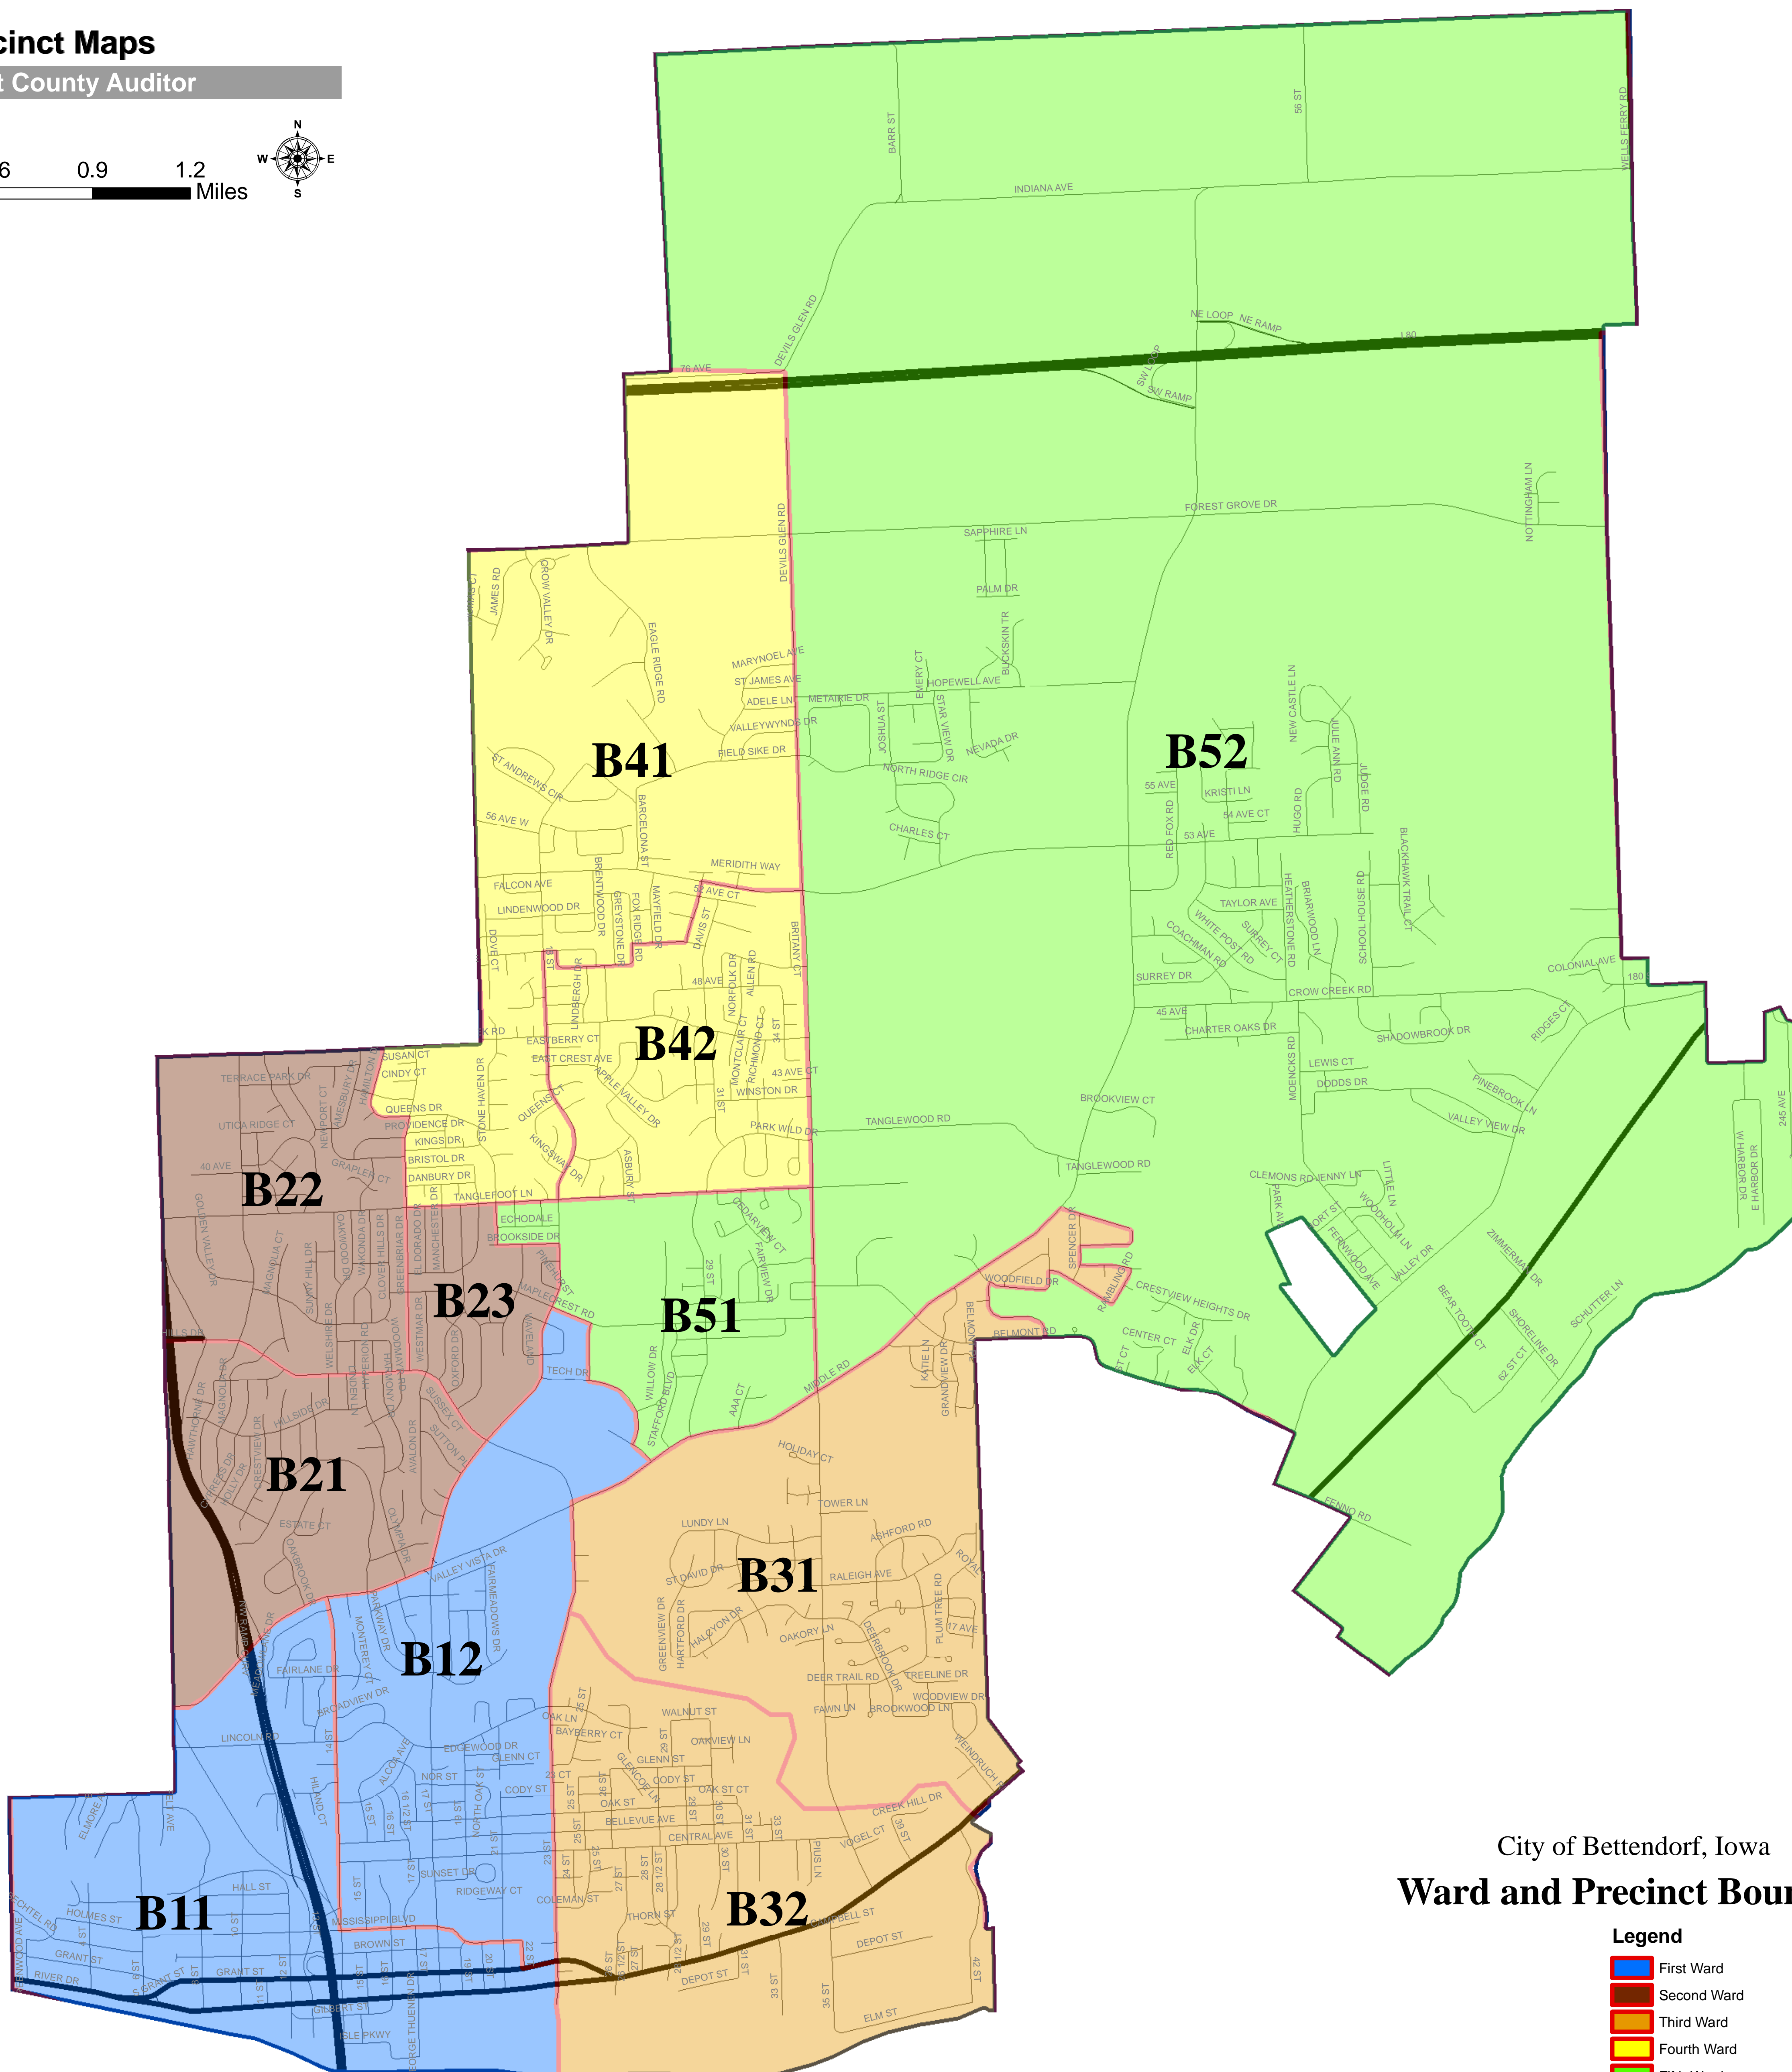

Precinct Maps
Scott County Auditor

City of Bettendorf, Iowa
Ward and Precinct Boundaries

- Legend**
- First Ward
 - Second Ward
 - Third Ward
 - Fourth Ward
 - Fifth Ward