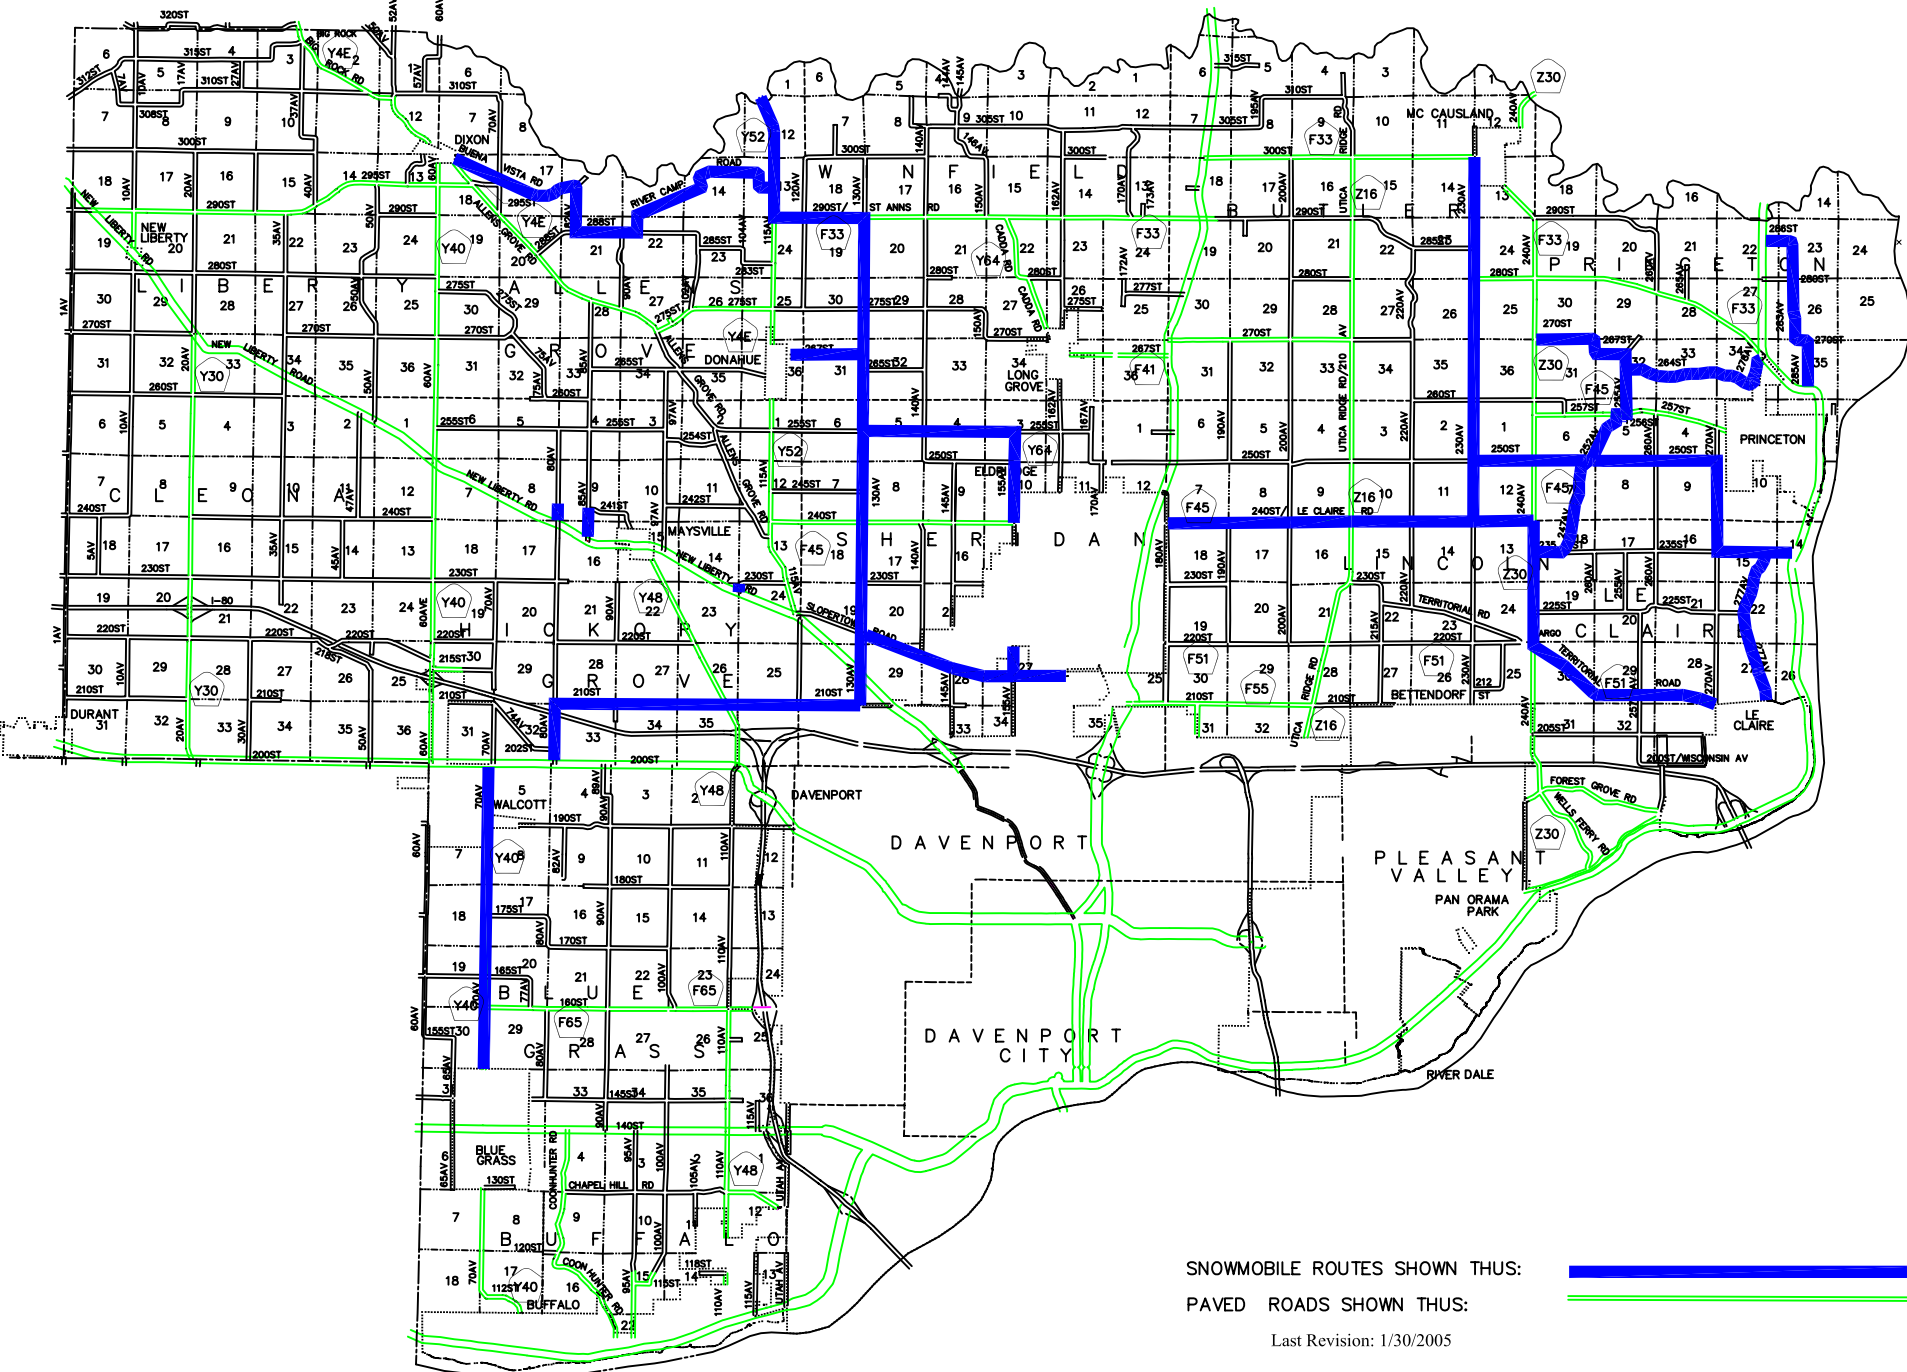

Scott County Snowmobile Route Map

SNOWMOBILE ROUTES SHOWN THUS:

PAVED ROADS SHOWN THUS:

Last Revision: 1/30/2005